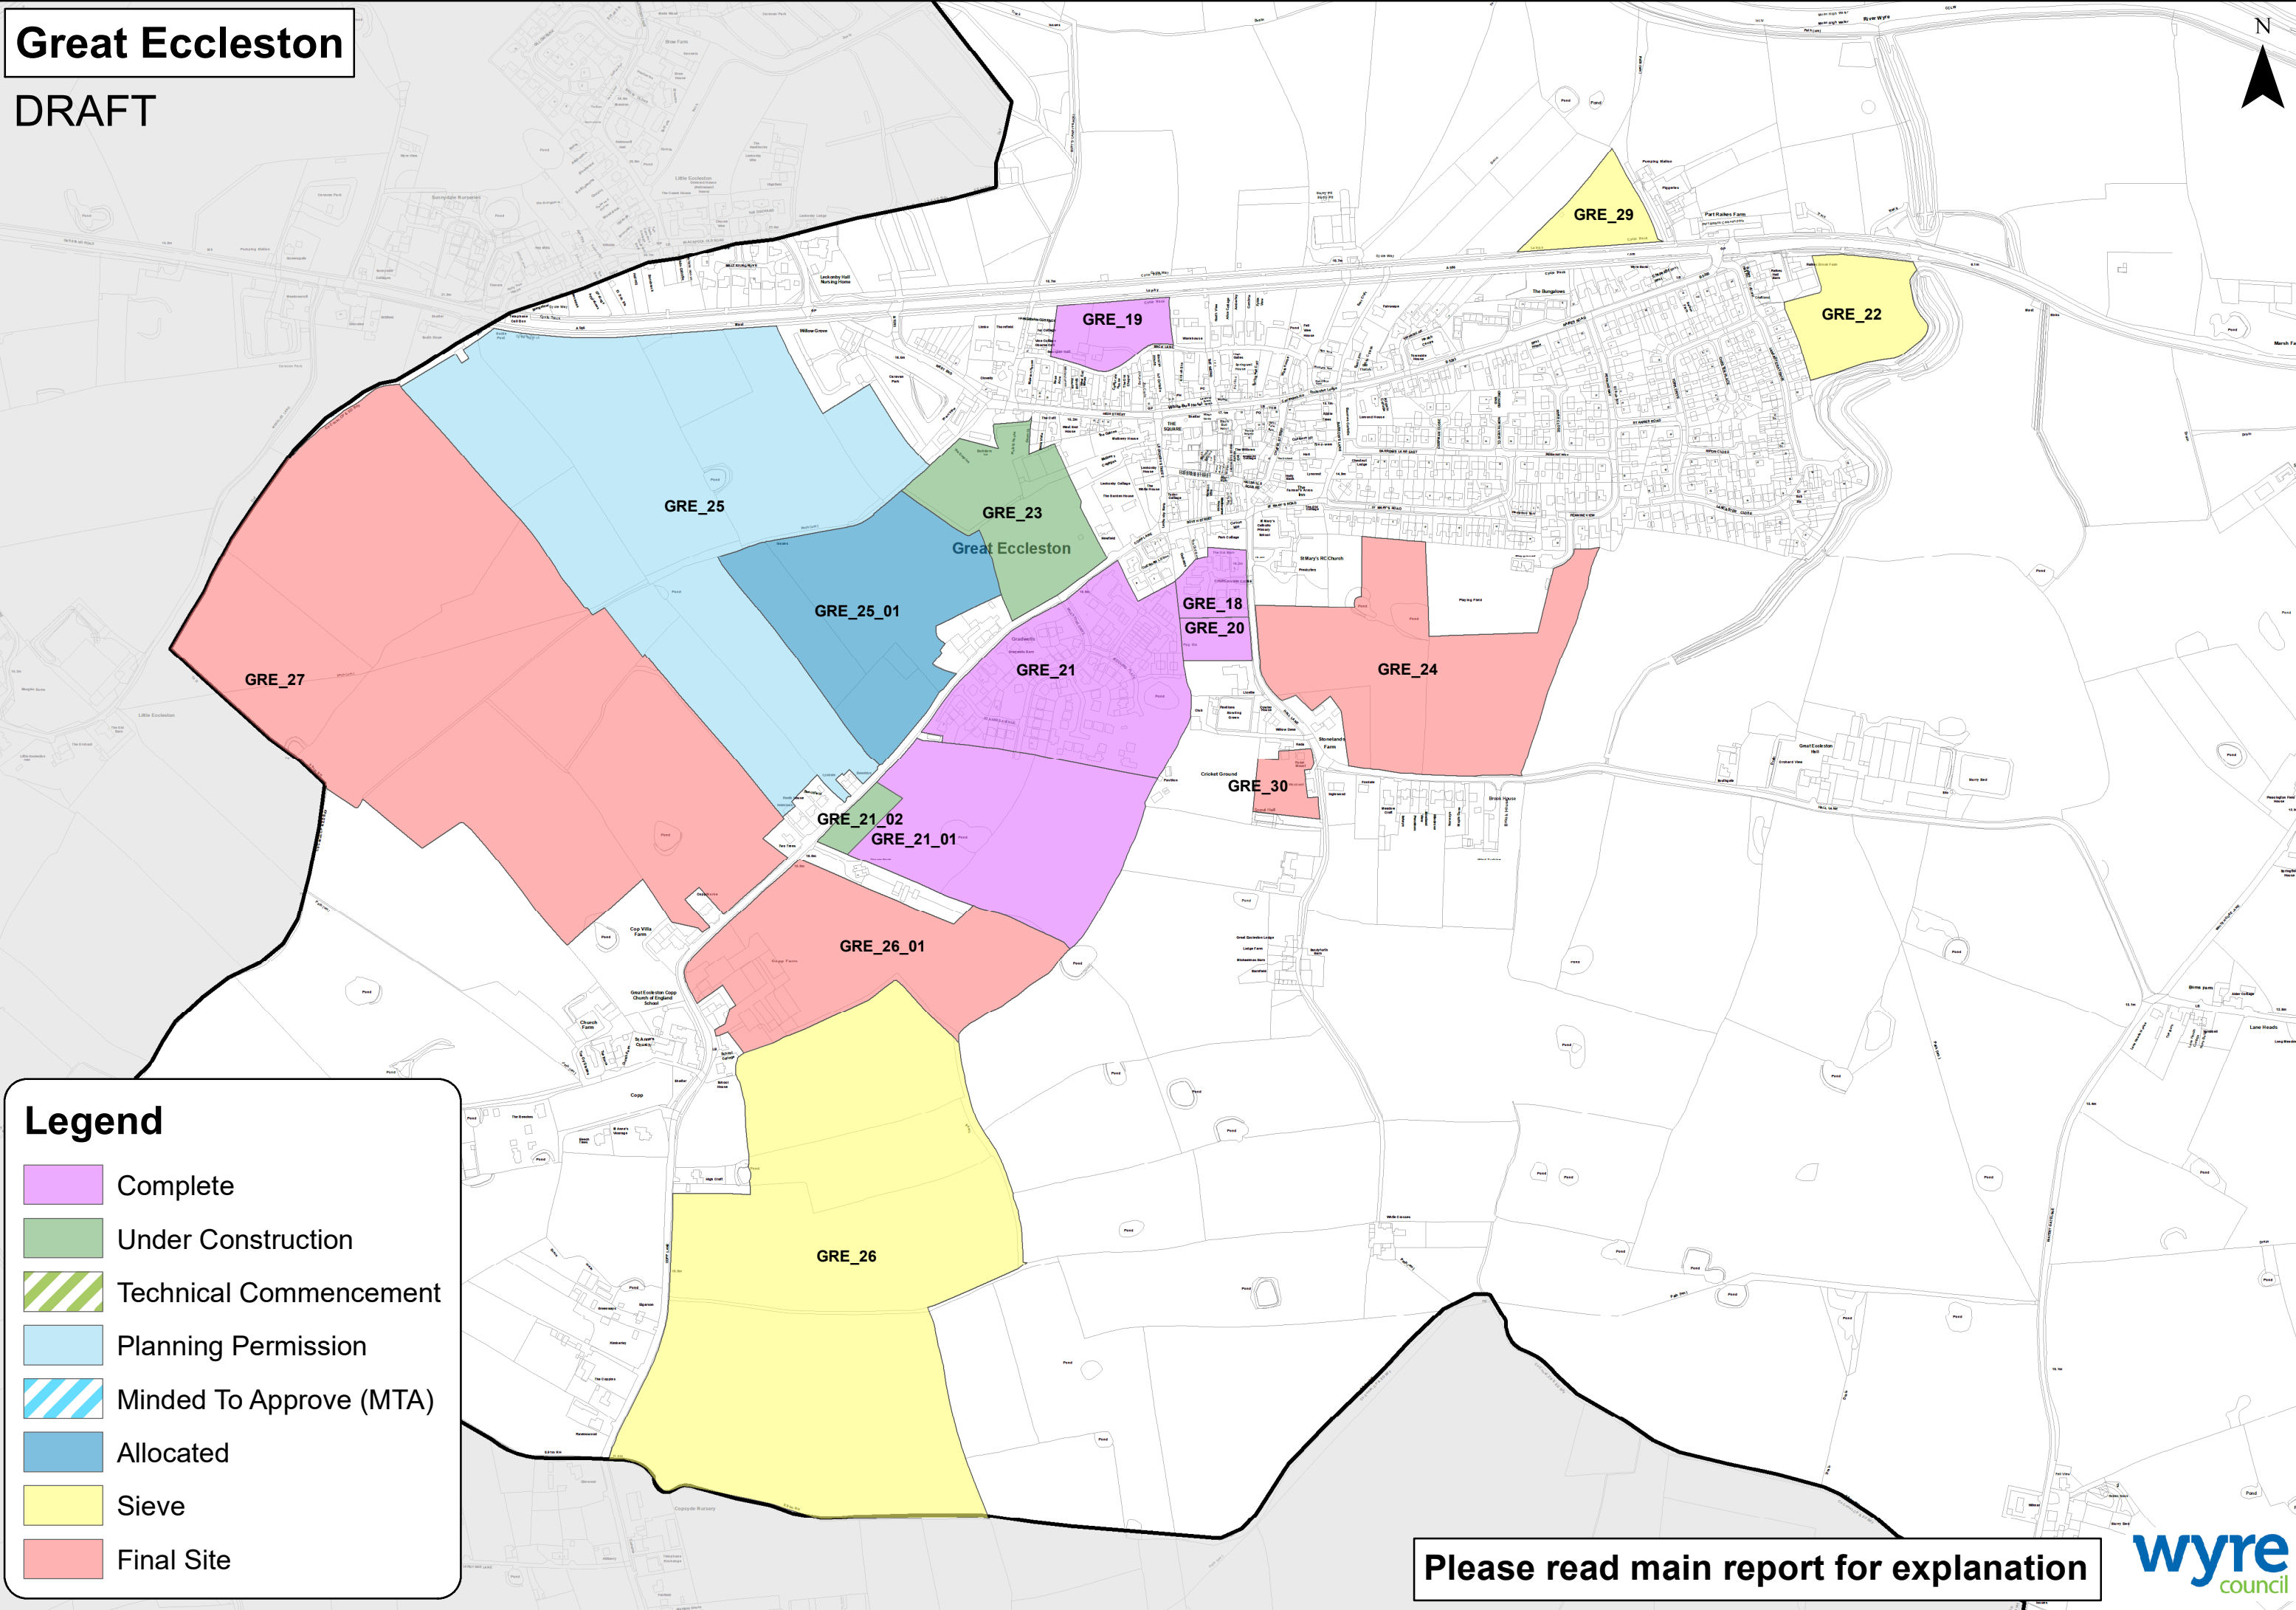

Great Ecclestone

DRAFT

Legend

-  Complete
-  Under Construction
-  Technical Commencement
-  Planning Permission
-  Minded To Approve (MTA)
-  Allocated
-  Sieve
-  Final Site

Please read main report for explanation