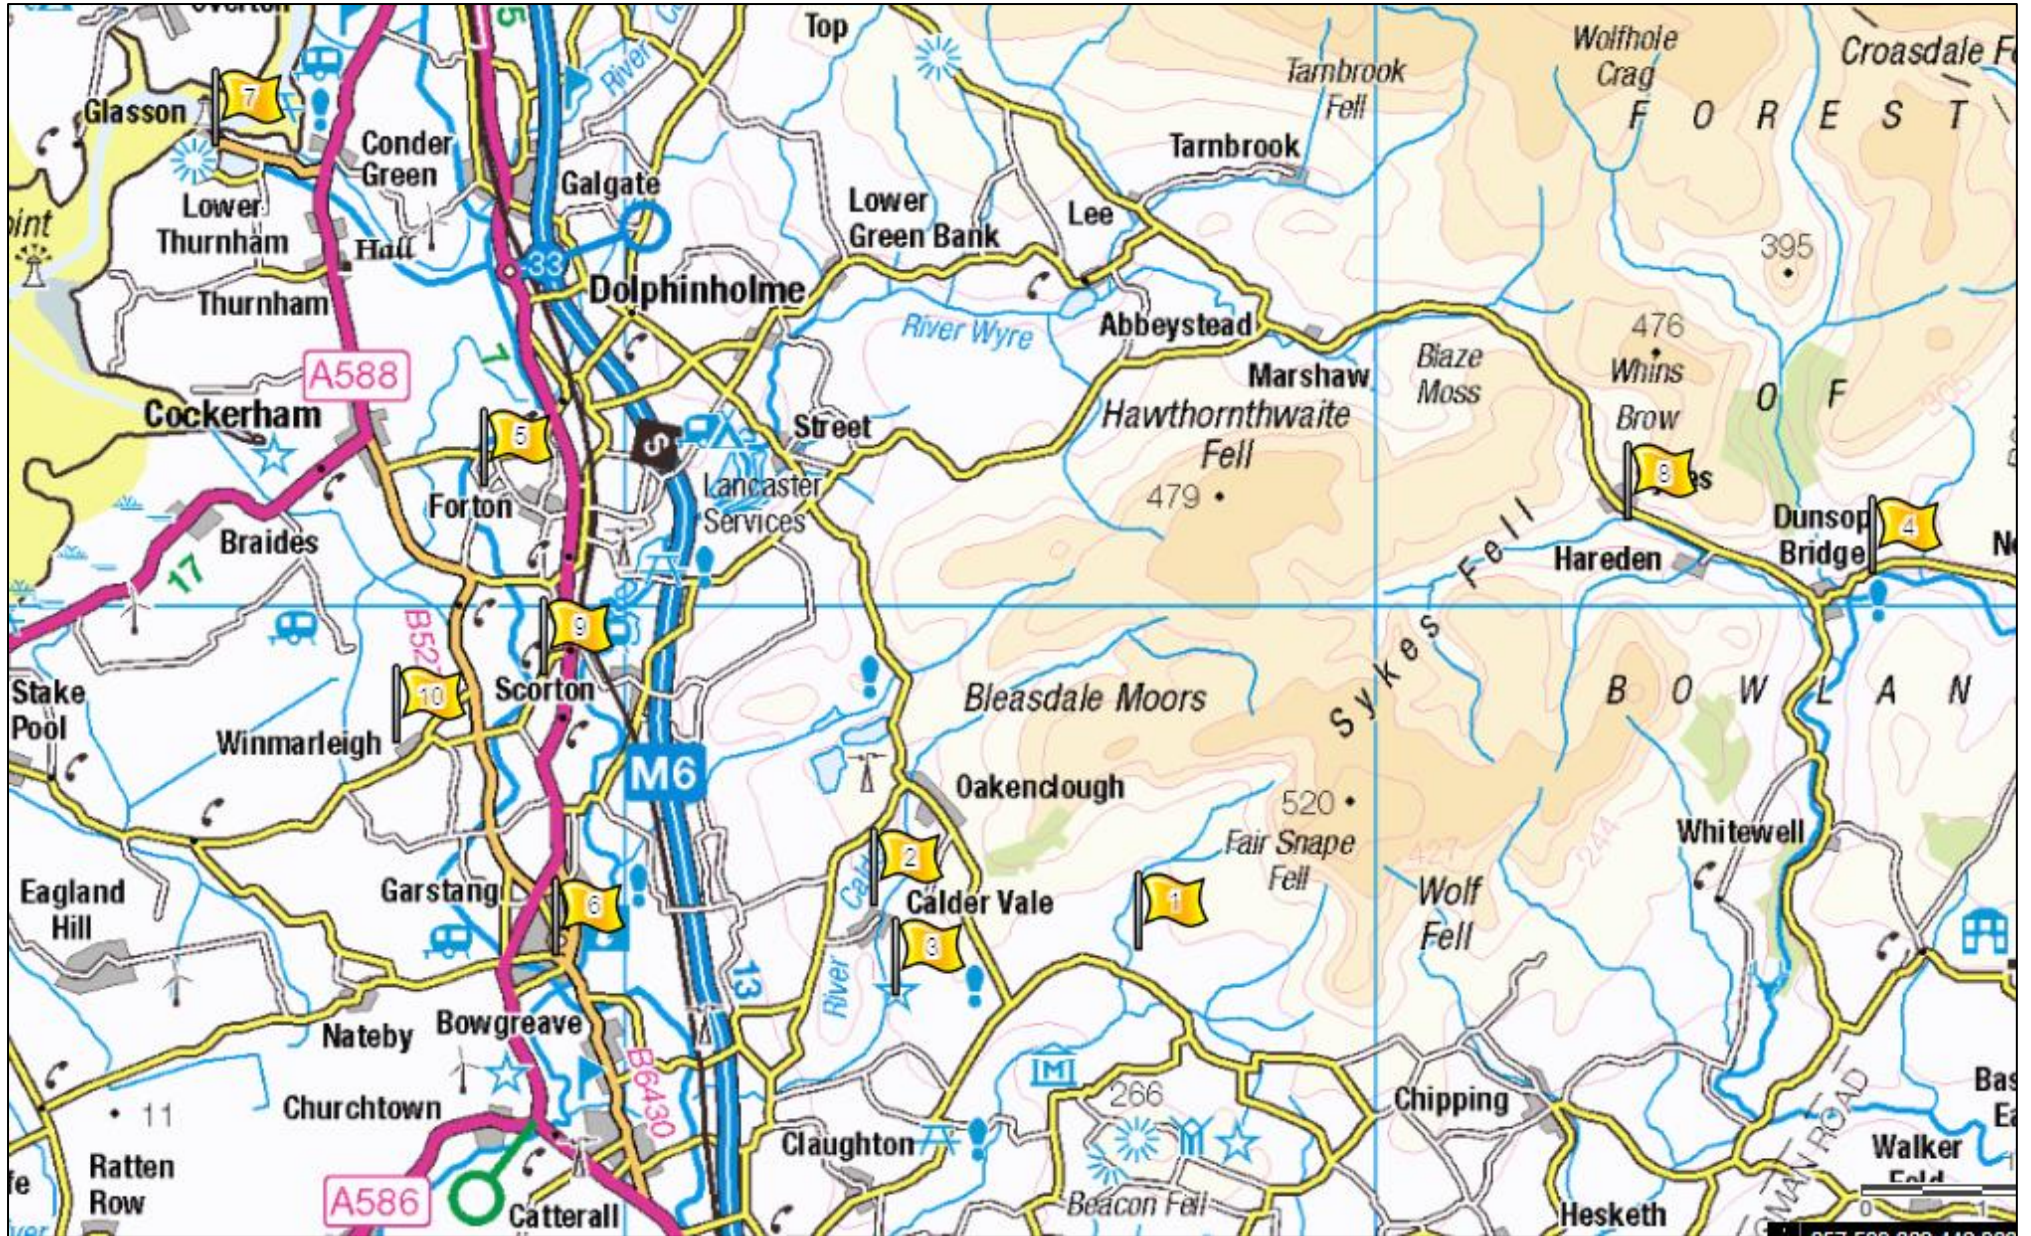

Garstang Walking Festival walk centres

1-Bleasdale, 2- Calder Vale, 3 - Cobble Hey, 4 – Dunsop Bridge, 5 – Forton, 6 – Garstang, 7 – Glasson Dock, 8 Langdon Valley, 9 – Scorton, 10 - Winmarleigh