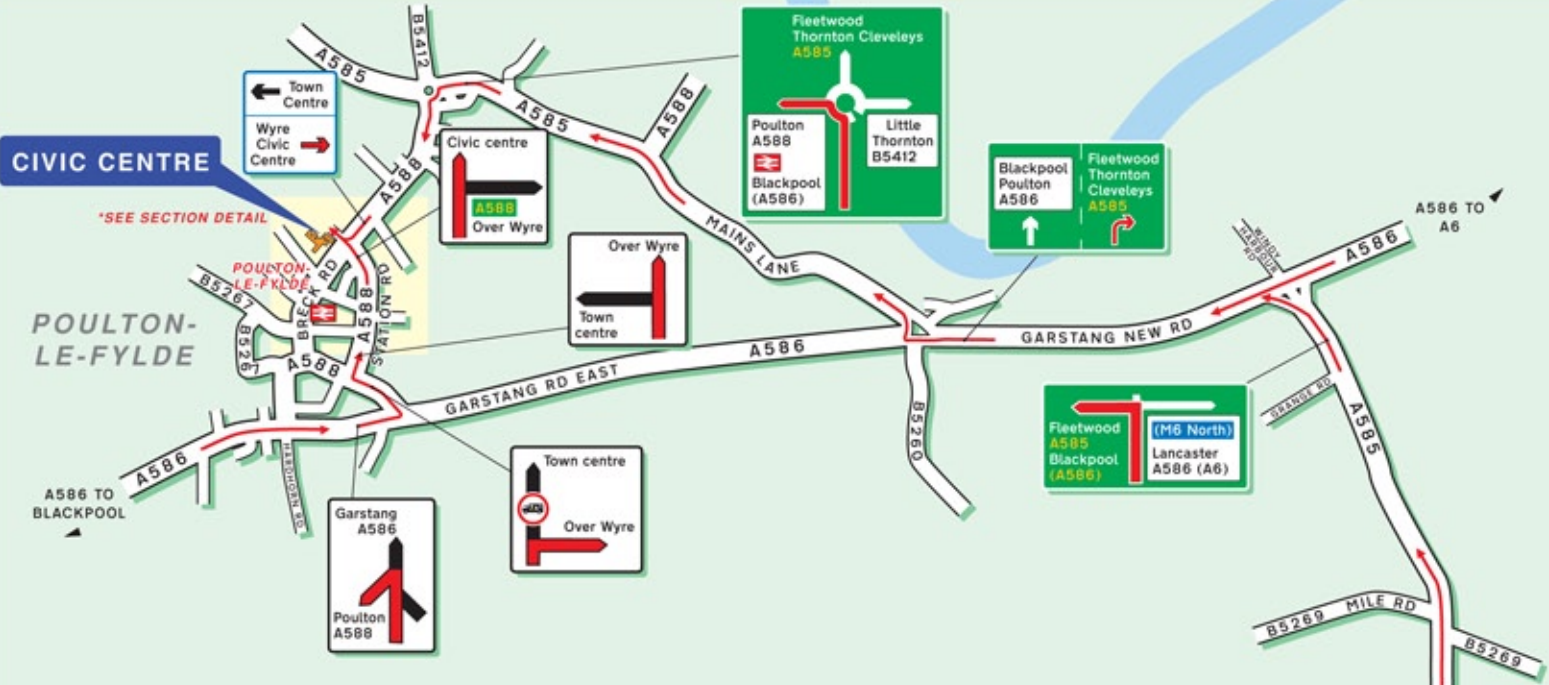

### Public Transport

 **By Rail, Poulton-Le-Fylde Station.**  
250m from our front door.  
For information on train operators and times phone National Rail Enquiries on 0845 7484950.

 **By Air, Blackpool Airport.**  
8 miles away and a 30 minutes drive.