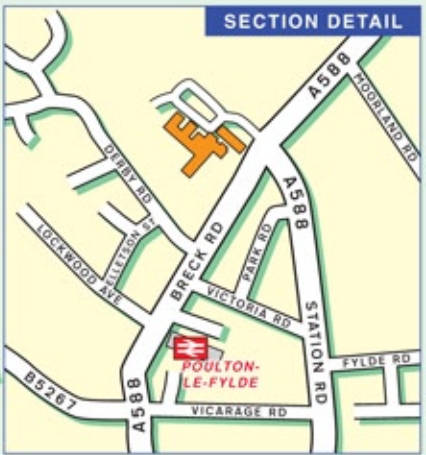

Public Transport

By Rail, Poulton-Le-Fylde Station. 250m from our front door. For information on train operators and times phone National Rail Enquiries on 0845 7484950.

By Air, Blackpool Airport. 8 miles away and a 30 minutes drive.